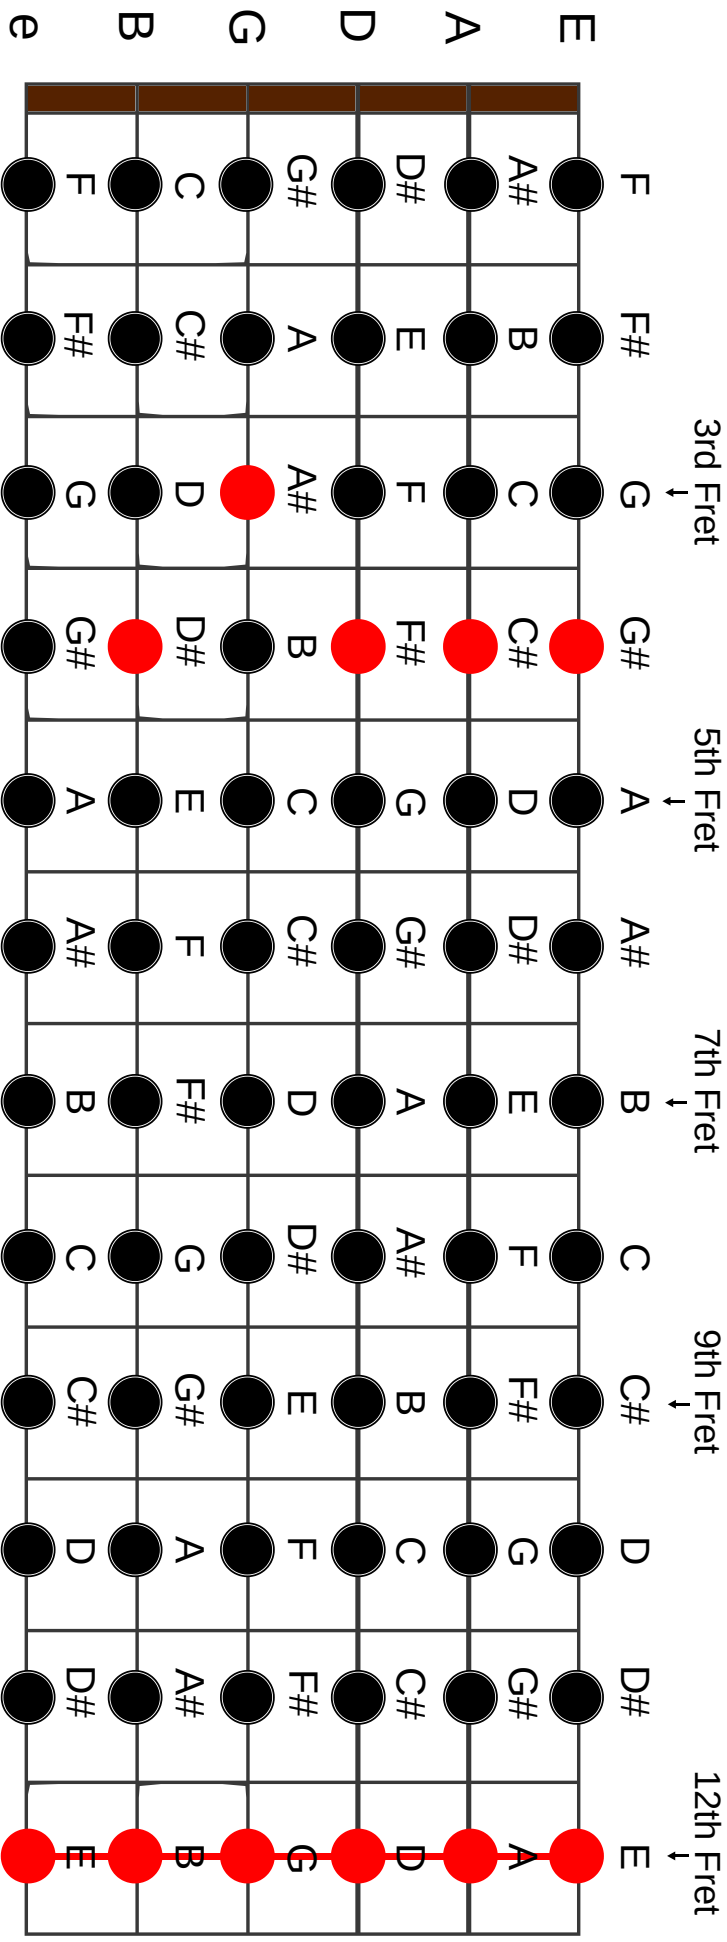

On The Board

*Everything resets
at 12th fret*

Practice & Exercise - Vol. 1

E String:

Fretboard diagram for the E string showing notes from F to E. The 5th fret (A) and 12th fret (E) are highlighted in red. Fret markers are labeled: 3rd Fret, 5th Fret, 7th Fret, 9th Fret, 12th Fret. Notes: F, F#, G, G#, A, A#, B, C, C#, D, D#, E. Musical notation below shows the notes on a treble clef staff.

A String:

Fretboard diagram for the A string showing notes from A# to A. The 5th fret (D) and 12th fret (A) are highlighted in red. Fret markers are labeled: 3rd Fret, 5th Fret, 7th Fret, 9th Fret, 12th Fret. Notes: A#, B, C, C#, D, D#, E, F, F#, G, G#, A. Musical notation below shows the notes on a treble clef staff.

D String:

Fretboard diagram for the D string showing notes from D# to D. The 5th fret (G) and 12th fret (D) are highlighted in red. Fret markers are labeled: 3rd Fret, 5th Fret, 7th Fret, 9th Fret, 12th Fret. Notes: D#, E, F, F#, G, G#, A, A#, B, C, C#, D. Musical notation below shows the notes on a treble clef staff.

G String:

Fretboard diagram for the G string showing notes from G# to G. The 5th fret (C) and 12th fret (G) are highlighted in red. Fret markers are labeled: 3rd Fret, 5th Fret, 7th Fret, 9th Fret, 12th Fret. Notes: G#, A, A#, B, C, C#, D, D#, E, F, F#, G. Musical notation below shows the notes on a treble clef staff.